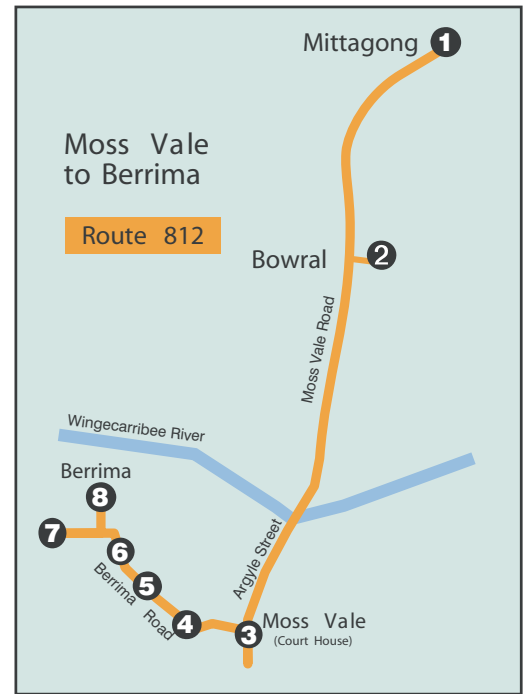

Berrima to Moss Vale (with Bowral & Mittagong Connections) Route 812

	MONDAY TO FRIDAY								
	MORNING				AFTERNOON				
8 Berrima (General Store)	8.00	8.57	-	11.47	-	1.19	3.03	4.09	-
7 Medway	7.50	9.04	-	-	-	-	-	-	-
6 New Berrima	8.05	9.11	-	11.52	-	1.24	3.08	4.14	-
5 Saleyards	8.08	9.14	-	11.55	-	1.27	3.11	4.17	-
4 Berrima & Parkes Rd	8.10	9.16	-	11.57	-	1.29	3.13	4.19	-
3 Moss Vale (Leighton Gardens)	8.13S	9.19	9.19	12.00	12.12	1.32	3.16S	4.22	4.39
2 Bowral Boolwey Street ⁺	8.44	-	9.37	-	12.25	1.50	3.55	-	4.53
1 Mittagong ⁺	8.59	-	9.47	-	12.35	2.00	4.05	-	5.08

Moss Vale to Berrima (with Bowral & Mittagong Connections) Route 812

	MONDAY TO FRIDAY								
	MORNING				AFTERNOON				
1 Mittagong ⁺	8.14	10.48	12.15	-	2.23	-	-	-	-
2 Bowral Boolwey Street ⁺	8.23	11.04	12.31	-	2.32	-	-	-	-
3 Moss Vale (Court House)	8.38	11.23	12.50	1.05	2.48	3.50	-	-	-
4 Berrima & Parkes Rd	8.41	11.26	-	1.08	-	3.53	-	-	-
5 Sale Yards	8.43	11.28	-	1.10	-	3.55	-	-	-
6 New Berrima	8.46	11.31	-	1.13	-	3.58	-	-	-
7 Medway	-	11.38	-	-	-	-	-	-	-
8 Berrima (General Store)	8.51	11.45	-	1.18	-	4.03	-	-	-

Grey shade denotes service on school days only
 MV - Service extends to Moss Vale on school days only
 + For more detail see Timetable 1

Bargo to Mittagong & Bowral Route 806

	MONDAY TO FRIDAY		
	# AM		PM
1 Bargo - Noongah St	8.00	**	4.15
2 Yanderra - Yanderra St	7:52		4.21
3 Yerrinbool Railway Station	7:53		4.28
4 Aylmerton	8:08		4.37
5 Mittagong - Inkerman Rd/Hwy	8.10		4.41
6 Mittagong - Station St	8.14		4.44
7 Bowral Station	-		-
8 Bowral Boolwey St	8.20		-
8 Bowral Boolwey St	-		3:45
7 Bowral Station	-		3:46
6 Mittagong - Old Hwy Stop	7:30		3:55
5 Mittagong - Golf Club	7:33		3:57
4 Aylmerton	7:37		4:00
3 Yerrinbool Railway Station	7:45		4:15
2 Yanderra - Yanderra St	7:52		4:21
1 Bargo - Noongah St	7:58		4:15