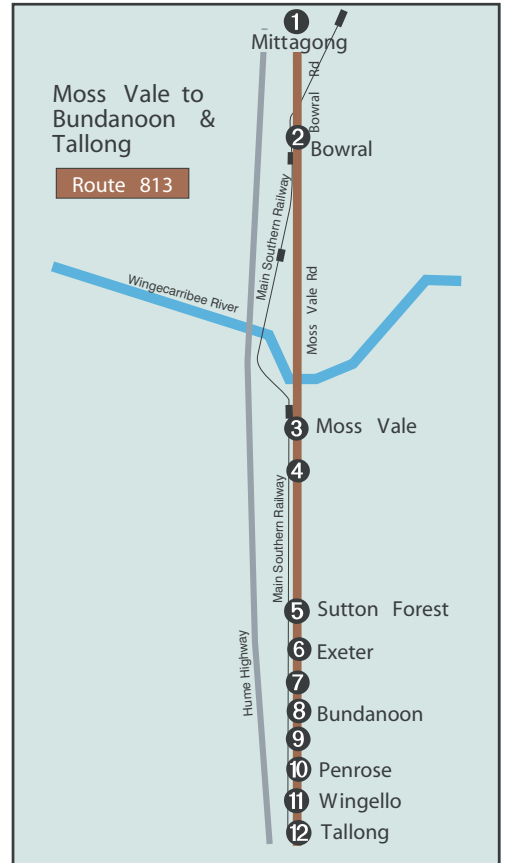

Moss Vale to Berrima (with Bowral & Mittagong Connections) Route 812

	MONDAY TO FRIDAY								
	MORNING				AFTERNOON				
1 Mittagong ⁺	8.14	10.48	12.15	-	2.23	-	-	-	-
2 Bowral Boolwey Street ⁺	8.23	11.04	12.31	-	2.32	-	-	-	-
3 Moss Vale (Court House)	8.38	11.23	12.50	1.05	2.48	3.50	-	-	-
4 Berrima & Parkes Rd	8.41	11.26	-	1.08	-	3.53	-	-	-
5 Sale Yards	8.43	11.28	-	1.10	-	3.55	-	-	-
6 New Berrima	8.46	11.31	-	1.13	-	3.58	-	-	-
7 Medway	-	11.38	-	-	-	-	-	-	-
8 Berrima (General Store)	8.51	11.45	-	1.18	-	4.03	-	-	-

Moss Vale to Bundanoon and Tallong Route 813

With Bowral & Mittagong Connections	MONDAY TO FRIDAY ONLY					
	MORNING		AFTERNOON			
1 Mittagong ⁺	8.14	-	1.40	-	3.55	
2 Bowral ⁺	8.23	-	1.56	-	4.15	
3 Moss Vale (Court House)	8.38	9.30	2.15	2.15	3.50	4.31
4 Moss Vale Kater Rd	-	9.33	-	2.18	3.54	4.34
5 Sutton Forest PO	-	9.36	-	2.21	3.57	4.37
6 Exeter Antique Shop	-	9.40	-	2.25	4.02	4.41
7 Bundanoon Yuille Ave	-	9.44	-	2.30	4.08	4.46
8 Bundanoon Railway Station	-	9.45	-	2.32	4.10	4.48
9 Bundanoon Wills St & Penrose Rd	-	-	-	-	4.13	-
10 Penrose	-	-	-	-	4.20	-
11 Wingello	-	-	-	-	4.25	-
12 Tallong Railway Station	-	-	-	-	4.35	-

Grey shade denotes service on school days only
 MV - Service extends to Moss Vale on school days only
 + For more detail see Timetable 1

Bargo to Mittagong & Bowral Route 806

	MONDAY TO FRIDAY		
	# AM		PM
1 Bargo - Noongah St	8.00	**	4.15
2 Yanderra - Yanderra St	7:52		4.21
3 Yerrinbool Railway Station	7:53		4.28
4 Aylmerton	8:08		4.37
5 Mittagong - Inkerman Rd/Hwy	8.10		4.41
6 Mittagong - Station St	8.14		4.44
7 Bowral Station	-		-
8 Bowral Boolwey St	8.20		-
8 Bowral Boolwey St	-		3:45
7 Bowral Station	-		3:46
6 Mittagong - Old Hwy Stop	7:30		3:55
5 Mittagong - Golf Club	7:33		3:57
4 Aylmerton	7:37		4:00
3 Yerrinbool Railway Station	7:45		4:15
2 Yanderra - Yanderra St	7:52		4:21
1 Bargo - Noongah St	7:58		4:15